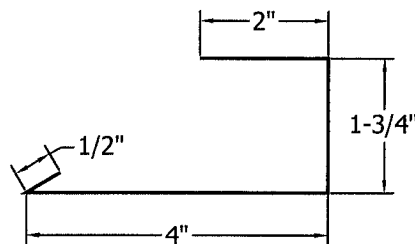

GABLE TRIM

THIS PAGE CONTAINS GENERAL APPLICATION DETAILS -
ACTUAL INSTALLATION MAY REQUIRE ADDITIONAL ITEMS
BASED ON GOOD ROOFING PRACTICES.

PERMATILE ROOFING

A Division of Advanced Aluminum

DESCRIPTION: GABLE TRIM W/SPECIAL PAN DETAIL

STYLE: FOR USE ON PLYWOOD DECKING

FILE: PTGABLEWPAN-01