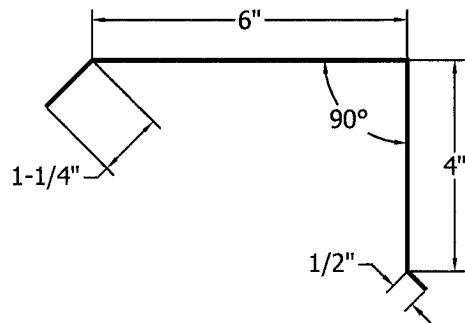

GABLE TRIM

THIS PAGE CONTAINS GENERAL APPLICATION DETAILS -
ACTUAL INSTALLATION MAY REQUIRE ADDITIONAL ITEMS
BASED ON GOOD ROOFING PRACTICES.

PERMATILE ROOFING

A Division of Advanced Aluminum

DESCRIPTION: GABLE TRIM W/SPECIAL PAN DETAIL

STYLE: FOR USE ON PLYWOOD DECKING

FILE: PTGABLEWPAN-01